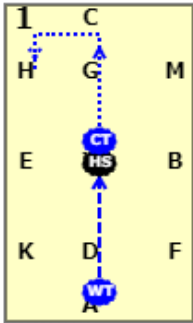

DRO LEVEL 4 - CHAMP TEST

[20x40, viewed from A end]

AX: A enter in working trot. At X halt and salute.
 X: Halt salute
 XC: X proceed in collected trot to C
 CH: Collected trot

HXF: Medium trot
 FA: Collected trot

AH: Collected trot
 HG: Half circle right from H to G

GK: Leg yield
 K: Collected trot
 KA: Collected trot

AF: Medium walk
 FXH: Extended walk
 HC: Collected walk

C: Working canter
 CM: Working canter
 M: Circle right 10 metres

MXK: Medium canter
 K: Working trot
 KA: Working trot

A: Working canter
 AF: Working canter
 F: Circle left 10 metres

FBM: Medium canter
MC: Working canter

CH: Collected canter
HG: Half circle left from H to G
G: Medium walk