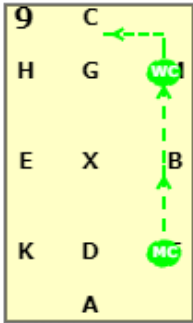

DRO LEVEL 4 - CHAMP TEST

[20x40, viewed from A end]

AX: A enter in working trot. At X halt and salute.
 X: Halt salute
 XC: X proceed in collected trot to C
 CH: Collected trot

HXF: Medium trot
 FA: Collected trot

AH: Collected trot
 HG: Half circle right from H to G

GK: Leg yield
 K: Collected trot
 KA: Collected trot

AF: Medium walk
 FXH: Extended walk
 HC: Collected walk

C: Working canter
 CM: Working canter
 M: Circle right 10 metres

MXK: Medium canter
 K: Working trot
 KA: Working trot

A: Working canter
 AF: Working canter
 F: Circle left 10 metres

FBM: Medium canter
MC: Working canter

CH: Collected canter
HG: Half circle left from H to G
G: Medium walk