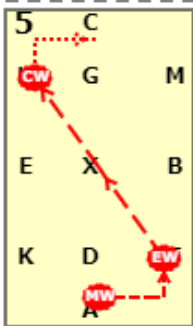

DRO LEVEL 4 - CHAMP TEST

[20x40, viewed from A end]

AX: A enter in working trot. At X halt and salute.
 X: Halt salute
 XC: X proceed in collected trot to C
 CH: Collected trot

HXF: Medium trot
 FA: Collected trot

AH: Collected trot
 HG: Half circle right from H to G

GK: Leg yield
 K: Collected trot
 KA: Collected trot

AF: Medium walk
 FXH: Extended walk
 HC: Collected walk

C: Working canter
 CM: Working canter
 M: Circle right 10 metres

MXK: Medium canter
 K: Working trot
 KA: Working trot

A: Working canter
 AF: Working canter
 F: Circle left 10 metres

FBM: Medium canter
MC: Working canter

CH: Collected canter
HG: Half circle left from H to G
G: Medium walk