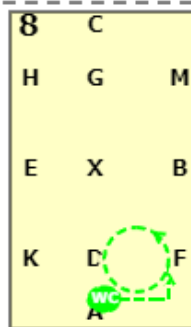

DRO LEVEL 4 - CHAMP TEST

[20x40, viewed from A end]

AX: A enter in working trot. At X halt and salute.
 X: Halt salute
 XC: X proceed in collected trot to C
 CH: Collected trot

HXF: Medium trot
 FA: Collected trot

AH: Collected trot
 HG: Half circle right from H to G

GK: Leg yield
 K: Collected trot
 KA: Collected trot

AF: Medium walk
 FXH: Extended walk
 HC: Collected walk

C: Working canter
 CM: Working canter
 M: Circle right 10 metres

MXK: Medium canter
 K: Working trot
 KA: Working trot

A: Working canter
 AF: Working canter
 F: Circle left 10 metres

FBM: Medium canter
MC: Working canter

CH: Collected canter
HG: Half circle left from H to G
G: Medium walk