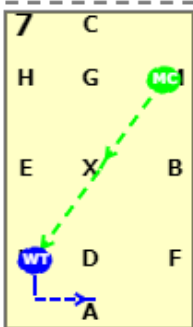

DRO LEVEL 4 - CHAMP TEST

[20x40, viewed from A end]

AX: A enter in working trot. At X halt and salute.
 X: Halt salute
 XC: X proceed in collected trot to C
 CH: Collected trot

HXF: Medium trot
 FA: Collected trot

AH: Collected trot
 HG: Half circle right from H to G

GK: Leg yield
 K: Collected trot
 KA: Collected trot

AF: Medium walk
 FXH: Extended walk
 HC: Collected walk

C: Working canter
 CM: Working canter
 M: Circle right 10 metres

MXK: Medium canter
 K: Working trot
 KA: Working trot

A: Working canter
 AF: Working canter
 F: Circle left 10 metres

FBM: Medium canter
MC: Working canter

CH: Collected canter
HG: Half circle left from H to G
G: Medium walk