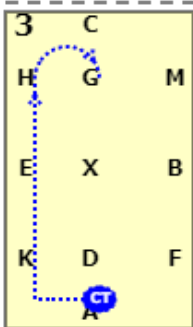

DRO LEVEL 4 - CHAMP TEST

[20x40, viewed from A end]

AX: A enter in working trot. At X halt and salute.
 X: Halt salute
 XC: X proceed in collected trot to C
 CH: Collected trot

HXF: Medium trot
 FA: Collected trot

AH: Collected trot
 HG: Half circle right from H to G

GK: Leg yield
 K: Collected trot
 KA: Collected trot

AF: Medium walk
 FXH: Extended walk
 HC: Collected walk

C: Working canter
 CM: Working canter
 M: Circle right 10 metres