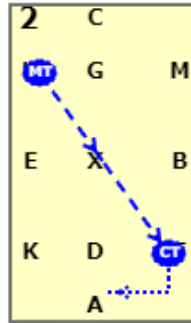

DRO LEVEL 4 - CHAMP TEST

[20x40, viewed from A end]

AX: A enter in working trot. At X halt and salute.
 X: Halt salute
 XC: X proceed in collected trot to C
 CH: Collected trot

HXF: Medium trot
 FA: Collected trot

AH: Collected trot
 HG: Half circle right from H to G

GK: Leg yield
 K: Collected trot
 KA: Collected trot

AF: Medium walk
 FXH: Extended walk
 HC: Collected walk

C: Working canter
 CM: Working canter
 M: Circle right 10 metres