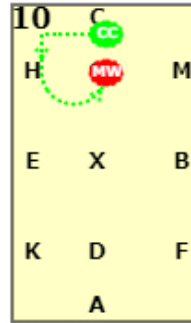

DRO LEVEL 4 - CHAMP TEST

[20x40, viewed from A end]

AX: A enter in working trot. At X halt and salute.
 X: Halt salute
 XC: X proceed in collected trot to C
 CH: Collected trot

HXF: Medium trot
 FA: Collected trot

AH: Collected trot
 HG: Half circle right from H to G

GK: Leg yield
 K: Collected trot
 KA: Collected trot

AF: Medium walk
 FXH: Extended walk
 HC: Collected walk

C: Working canter
 CM: Working canter
 M: Circle right 10 metres

MXK: Medium canter
 K: Working trot
 KA: Working trot

A: Working canter
 AF: Working canter
 F: Circle left 10 metres

FBM: Medium canter
MC: Working canter

CH: Collected canter
HG: Half circle left from H to G
G: Medium walk