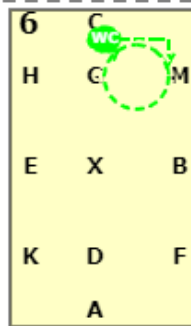

DRO LEVEL 4 - CHAMP TEST

[20x40, viewed from A end]

AX: A enter in working trot. At X halt and salute.
 X: Halt salute
 XC: X proceed in collected trot to C
 CH: Collected trot

HXF: Medium trot
 FA: Collected trot

AH: Collected trot
 HG: Half circle right from H to G

GK: Leg yield
 K: Collected trot
 KA: Collected trot

AF: Medium walk
 FXH: Extended walk
 HC: Collected walk

C: Working canter
 CM: Working canter
 M: Circle right 10 metres