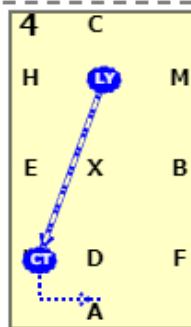

DRO LEVEL 4 - CHAMP TEST

[20x40, viewed from A end]

AX: A enter in working trot. At X halt and salute.
 X: Halt salute
 XC: X proceed in collected trot to C
 CH: Collected trot

HXF: Medium trot
 FA: Collected trot

AH: Collected trot
 HG: Half circle right from H to G

GK: Leg yield
 K: Collected trot
 KA: Collected trot

AF: Medium walk
 FXH: Extended walk
 HC: Collected walk

C: Working canter
 CM: Working canter
 M: Circle right 10 metres