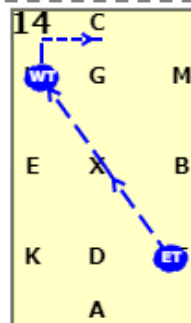

DRO LEVEL 4 - CHAMP TEST

[20x40, viewed from A end]

AX: A enter in working trot. At X halt and salute.
 X: Halt salute
 XC: X proceed in collected trot to C
 CH: Collected trot

HXF: Medium trot
 FA: Collected trot

AH: Collected trot
 HG: Half circle right from H to G

GK: Leg yield
 K: Collected trot
 KA: Collected trot

AF: Medium walk
 FXH: Extended walk
 HC: Collected walk

C: Working canter
 CM: Working canter
 M: Circle right 10 metres

MXK: Medium canter
 K: Working trot
 KA: Working trot

A: Working canter
 AF: Working canter
 F: Circle left 10 metres

FBM: Medium canter
MC: Working canter

CH: Collected canter
HG: Half circle left from H to G
G: Medium walk

G: Collected canter
GM: Half circle right from G to M

MXK: Working canter

K: Working trot
KAF: Working trot

FXH: Extended trot
HC: Working trot

CMB: Working trot
XG: Working trot
G: Halt immobility salute