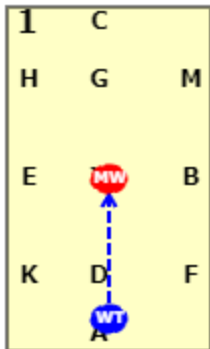

DRO LEVEL 1 - TEST C (2020)

[20x40, viewed from A end]

1
 AX: A enter at working trot and proceed down the centre line
 X: At X transition to medium walk

2
 XC: Medium walk
 C: At C track left
 CH: Medium walk

3
 HX: Medium walk
 X: Transition to working trot
 XFA: Working trot

4
 A: Circle right 20 metres
 AK: Working trot

5
 KE: Working trot
 E: Turn right
 X: Medium walk
 X: X walk 2 to 5 steps
Walk 2-5 steps