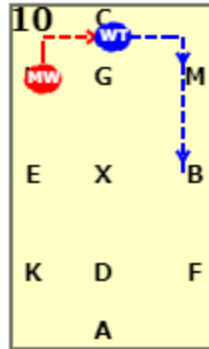

3
 HX: Medium walk
 X: Transition to working trot
 XFA: Working trot

4
 A: Circle right 20 metres
 AK: Working trot

5
 KE: Working trot
 E: Turn right
 X: Medium walk
 X: X walk 2 to 5 steps
Walk 2-5 steps

6
 X: X transition to working trot
 B: B turn left
 BMC: Working trot

7
 C: Circle left 20 metres
 CH: Working trot

8
 H: H transition to medium walk
 HE: Medium walk
 E: Halt immobility 4 seconds
 EK: proceed in medium walk to K

9 KAFX: Free walk on a long rein
 XH: Between X and H transition to medium walk

10 HC: Medium walk
 C: Transition to working trot
 CMB: Working trot

11 BX: Half 10m circle to X
 XG: Working trot

12 G: Halt immobility salute