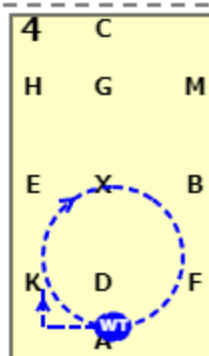

DRO LEVEL 1 - TEST C (2020)

[20x40, viewed from A end]

1
 AX: A enter at working trot and proceed down the centre line
 X: At X transition to medium walk

2
 XC: Medium walk
 C: At C track left
 CH: Medium walk

3
 HX: Medium walk
 X: Transition to working trot
 XFA: Working trot

4
 A: Circle right 20 metres
 AK: Working trot

5
 KE: Working trot
 E: Turn right
 X: Medium walk
 X: X walk 2 to 5 steps
Walk 2-5 steps