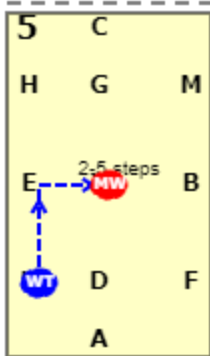

DRO LEVEL 1 - TEST C (2020)

[20x40, viewed from A end]

1
 AX: A enter at working trot and proceed down the centre line
 X: At X transition to medium walk

2
 XC: Medium walk
 C: At C track left
 CH: Medium walk

3
 HX: Medium walk
 X: Transition to working trot
 XFA: Working trot

4
 A: Circle right 20 metres
 AK: Working trot

5
 KE: Working trot
 E: Turn right
 X: Medium walk
 X: X walk 2 to 5 steps
Walk 2-5 steps