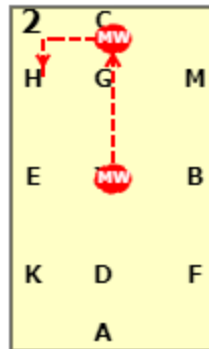

DRO LEVEL 1 - TEST C (2020)

[20x40, viewed from A end]

1
 AX: A enter at working trot and proceed down the centre line
 X: At X transition to medium walk

2
 XC: Medium walk
 C: At C track left
 CH: Medium walk

3
 HX: Medium walk
 X: Transition to working trot
 XFA: Working trot

4
 A: Circle right 20 metres
 AK: Working trot

5
 KE: Working trot
 E: Turn right
 X: Medium walk
 X: X walk 2 to 5 steps
Walk 2-5 steps