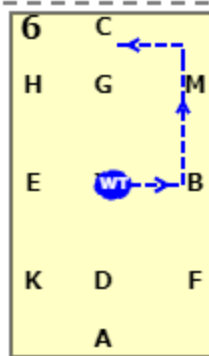

DRO LEVEL 1 - TEST C (2020)

[20x40, viewed from A end]

1
 AX: A enter at working trot and proceed down the centre line
 X: At X transition to medium walk

2
 XC: Medium walk
 C: At C track left
 CH: Medium walk

3
 HX: Medium walk
 X: Transition to working trot
 XFA: Working trot

4
 A: Circle right 20 metres
 AK: Working trot

5
 KE: Working trot
 E: Turn right
 X: Medium walk
 X: X walk 2 to 5 steps
Walk 2-5 steps