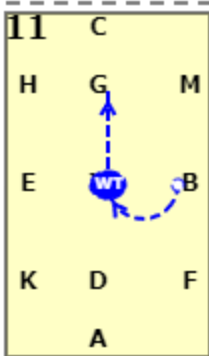

DRO LEVEL 1 - TEST C (2020)

[20x40, viewed from A end]

1
 AX: A enter at working trot and proceed down the centre line
 X: At X transition to medium walk

2
 XC: Medium walk
 C: At C track left
 CH: Medium walk

3
 HX: Medium walk
 X: Transition to working trot
 XFA: Working trot

4
 A: Circle right 20 metres
 AK: Working trot

5
 KE: Working trot
 E: Turn right
 X: Medium walk
 X: X walk 2 to 5 steps
Walk 2-5 steps

6
 X: X transition to working trot
 B: B turn left
 BMC: Working trot

7
 C: Circle left 20 metres
 CH: Working trot

8
 H: H transition to medium walk
 HE: Medium walk
 E: Halt immobility 4 seconds
 EK: proceed in medium walk to K

9 KAFX: Free walk on a long rein
 XH: Between X and H transition to medium walk

10 HC: Medium walk
 C: Transition to working trot
 CMB: Working trot

11 BX: Half 10m circle to X
 XG: Working trot

12 G: Halt immobility salute