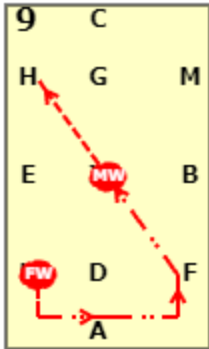

DRO LEVEL 1 - TEST C (2020)

[20x40, viewed from A end]

1
 AX: A enter at working trot and proceed down the centre line
 X: At X transition to medium walk

2
 XC: Medium walk
 C: At C track left
 CH: Medium walk

3
 HX: Medium walk
 X: Transition to working trot
 XFA: Working trot

4
 A: Circle right 20 metres
 AK: Working trot

5
 KE: Working trot
 E: Turn right
 X: Medium walk
 X: X walk 2 to 5 steps
Walk 2-5 steps

6
 X: X transition to working trot
 B: B turn left
 BMC: Working trot

7
 C: Circle left 20 metres
 CH: Working trot

8
 H: H transition to medium walk
 HE: Medium walk
 E: Halt immobility 4 seconds
 EK: proceed in medium walk to K