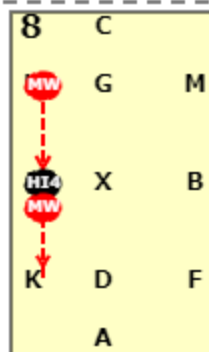

DRO LEVEL 1 - TEST C (2020)

[20x40, viewed from A end]

1
 AX: A enter at working trot and proceed down the centre line
 X: At X transition to medium walk

2
 XC: Medium walk
 C: At C track left
 CH: Medium walk

3
 HX: Medium walk
 X: Transition to working trot
 XFA: Working trot

4
 A: Circle right 20 metres
 AK: Working trot

5
 KE: Working trot
 E: Turn right
 X: Medium walk
 X: X walk 2 to 5 steps
Walk 2-5 steps

6
 X: X transition to working trot
 B: B turn left
 BMC: Working trot

7
 C: Circle left 20 metres
 CH: Working trot

8
 H: H transition to medium walk
 HE: Medium walk
 E: Halt immobility 4 seconds
 EK: proceed in medium walk to K