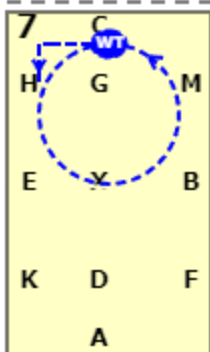

DRO LEVEL 1 - TEST C (2020)

[20x40, viewed from A end]

1
 AX: A enter at working trot and proceed down the centre line
 X: At X transition to medium walk

2
 XC: Medium walk
 C: At C track left
 CH: Medium walk

3
 HX: Medium walk
 X: Transition to working trot
 XFA: Working trot

4
 A: Circle right 20 metres
 AK: Working trot

5
 KE: Working trot
 E: Turn right
 X: Medium walk
 X: X walk 2 to 5 steps
Walk 2-5 steps

6
 X: X transition to working trot
 B: B turn left
 BMC: Working trot

7
 C: Circle left 20 metres
 CH: Working trot

8
 H: H transition to medium walk
 HE: Medium walk
 E: Halt immobility 4 seconds
 EK: proceed in medium walk to K