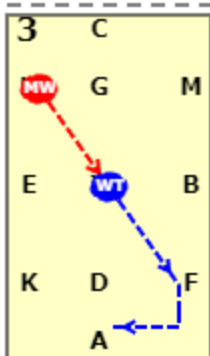

DRO LEVEL 1 - TEST C (2020)

[20x40, viewed from A end]

1
 AX: A enter at working trot and proceed down the centre line
 X: At X transition to medium walk

2
 XC: Medium walk
 C: At C track left
 CH: Medium walk

3
 HX: Medium walk
 X: Transition to working trot
 XFA: Working trot

4
 A: Circle right 20 metres
 AK: Working trot

5
 KE: Working trot
 E: Turn right
 X: Medium walk
 X: X walk 2 to 5 steps
Walk 2-5 steps