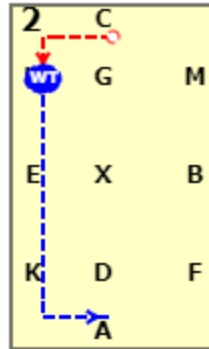

DRESSAGE RIDERS ONLINE WALK PLUS TEST 1 (2022)

[20x40, viewed from A end]

AC: Medium walk
C: Turn left

HA: Working trot

AB: Medium walk
B: Circle left 20 metres

BC: Medium walk
CH: Medium walk

HF: Free walk on a long rein

FAK: Medium walk

KC: Working trot

CB: Medium walk
B: Circle right 20 metres

DRESSAGE RIDERS ONLINE WALK PLUS TEST 1 (2022)

BA: Medium walk
A: Turn right

X: Halt immobility salute