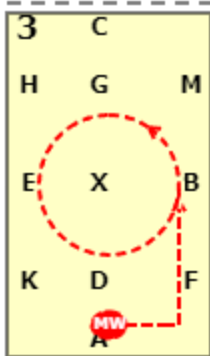

DRESSAGE RIDERS ONLINE WALK PLUS TEST 1 (2022)

[20x40, viewed from A end]

AC: Medium walk
C: Turn left

HA: Working trot

AB: Medium walk
B: Circle left 20 metres

BC: Medium walk
CH: Medium walk

HF: Free walk on a long rein

FAK: Medium walk

KC: Working trot

CB: Medium walk
B: Circle right 20 metres

DRESSAGE RIDERS ONLINE WALK PLUS TEST 1 (2022)

BA: Medium walk
A: Turn right

X: Halt immobility salute