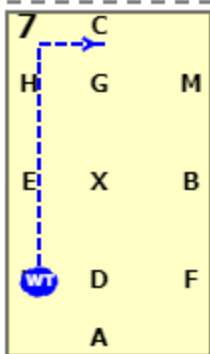

DRESSAGE RIDERS ONLINE WALK PLUS TEST 1 (2022)

[20x40, viewed from A end]

AC: Medium walk
C: Turn left

HA: Working trot

AB: Medium walk
B: Circle left 20 metres

BC: Medium walk
CH: Medium walk

HF: Free walk on a long rein

FAK: Medium walk

KC: Working trot

CB: Medium walk
B: Circle right 20 metres

DRESSAGE RIDERS ONLINE WALK PLUS TEST 1 (2022)

BA: Medium walk
A: Turn right

X: Halt immobility salute