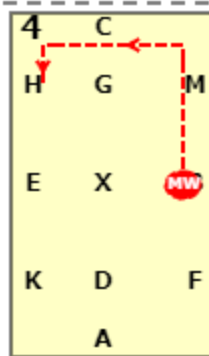

DRESSAGE RIDERS ONLINE WALK PLUS TEST 1 (2022)

[20x40, viewed from A end]

AC: Medium walk
C: Turn left

HA: Working trot

AB: Medium walk
B: Circle left 20 metres

BC: Medium walk
CH: Medium walk

HF: Free walk on a long rein

FAK: Medium walk

KC: Working trot

CB: Medium walk
B: Circle right 20 metres

DRESSAGE RIDERS ONLINE WALK PLUS TEST 1 (2022)

BA: Medium walk
A: Turn right

X: Halt immobility salute