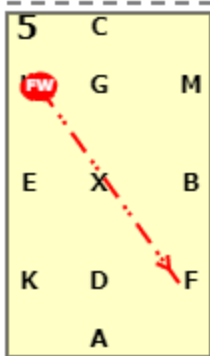

DRESSAGE RIDERS ONLINE WALK PLUS TEST 1 (2022)

[20x40, viewed from A end]

AC: Medium walk
C: Turn left

HA: Working trot

AB: Medium walk
B: Circle left 20 metres

BC: Medium walk
CH: Medium walk

HF: Free walk on a long rein

FAK: Medium walk

KC: Working trot

CB: Medium walk
B: Circle right 20 metres

DRESSAGE RIDERS ONLINE WALK PLUS TEST 1 (2022)

BA: Medium walk
A: Turn right

X: Halt immobility salute