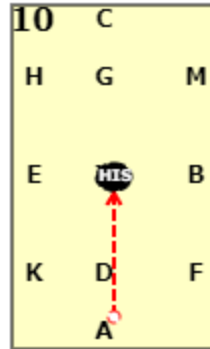

DRESSAGE RIDERS ONLINE WALK PLUS TEST 1 (2022)

[20x40, viewed from A end]

AC: Medium walk
C: Turn left

HA: Working trot

AB: Medium walk
B: Circle left 20 metres

BC: Medium walk
CH: Medium walk

HF: Free walk on a long rein

FAK: Medium walk

KC: Working trot

CB: Medium walk
B: Circle right 20 metres

DRESSAGE RIDERS ONLINE WALK PLUS TEST 1 (2022)

BA: Medium walk
A: Turn right

X: Halt immobility salute