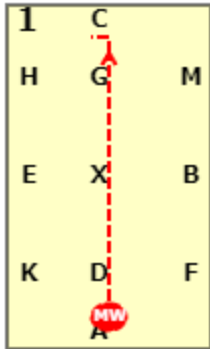

DRESSAGE RIDERS ONLINE WALK PLUS TEST 1 (2022)

[20x40, viewed from A end]

AC: Medium walk
C: Turn left

HA: Working trot

AB: Medium walk
B: Circle left 20 metres

BC: Medium walk
CH: Medium walk

HF: Free walk on a long rein

FAK: Medium walk

KC: Working trot

CB: Medium walk
B: Circle right 20 metres

DRESSAGE RIDERS ONLINE WALK PLUS TEST 1 (2022)

BA: Medium walk
A: Turn right

X: Halt immobility salute