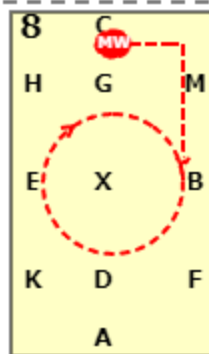

DRESSAGE RIDERS ONLINE WALK PLUS TEST 1 (2022)

[20x40, viewed from A end]

AC: Medium walk
C: Turn left

HA: Working trot

AB: Medium walk
B: Circle left 20 metres

BC: Medium walk
CH: Medium walk

HF: Free walk on a long rein

FAK: Medium walk

KC: Working trot

CB: Medium walk
B: Circle right 20 metres

DRESSAGE RIDERS ONLINE WALK PLUS TEST 1 (2022)

BA: Medium walk
A: Turn right

X: Halt immobility salute