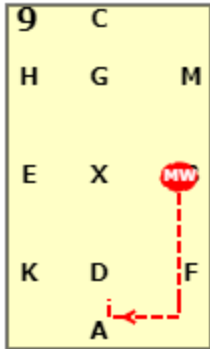

DRESSAGE RIDERS ONLINE WALK PLUS TEST 1 (2022)

[20x40, viewed from A end]

AC: Medium walk
C: Turn left

HA: Working trot

AB: Medium walk
B: Circle left 20 metres

BC: Medium walk
CH: Medium walk

HF: Free walk on a long rein

FAK: Medium walk

KC: Working trot

CB: Medium walk
B: Circle right 20 metres

DRESSAGE RIDERS ONLINE WALK PLUS TEST 1 (2022)

BA: Medium walk
A: Turn right

X: Halt immobility salute