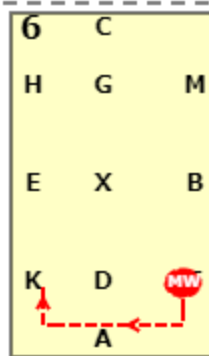

DRESSAGE RIDERS ONLINE WALK PLUS TEST 1 (2022)

[20x40, viewed from A end]

AC: Medium walk
C: Turn left

HA: Working trot

AB: Medium walk
B: Circle left 20 metres

BC: Medium walk
CH: Medium walk

HF: Free walk on a long rein

FAK: Medium walk

KC: Working trot

CB: Medium walk
B: Circle right 20 metres

DRESSAGE RIDERS ONLINE WALK PLUS TEST 1 (2022)

BA: Medium walk
A: Turn right

X: Halt immobility salute