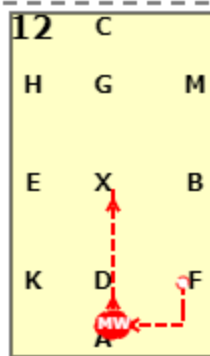

DRESSAGE RIDERS ONLINE WALK ONLY TEST (2021)
[20x40, viewed from A end]

AC: Medium walk

C: Turn left

HK: Free walk on a long rein

KA: Medium walk

A: Circle left 20 metres

AB: Medium walk
B: Turn left

X: Halt immobility 5 seconds
XE: Medium walk

E: Turn right
EHC: Medium walk

DRESSAGE RIDERS ONLINE WALK ONLY TEST (2021)

9 C: Circle right 20 metres

10 CM: Medium walk

11 MF: Free walk on a long rein
F: Medium walk

12 A: Turn right
ADX: Medium walk

13 X: Halt immobility salute