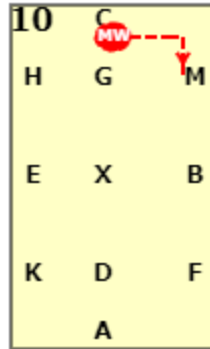

DRESSAGE RIDERS ONLINE WALK ONLY TEST (2021)
[20x40, viewed from A end]

AC: Medium walk

C: Turn left

HK: Free walk on a long rein

KA: Medium walk

A: Circle left 20 metres

AB: Medium walk
B: Turn left

X: Halt immobility 5 seconds
XE: Medium walk

E: Turn right
EHC: Medium walk

DRESSAGE RIDERS ONLINE WALK ONLY TEST (2021)

9 C: Circle right 20 metres

10 CM: Medium walk

11 MF: Free walk on a long rein
F: Medium walk

12 A: Turn right
ADX: Medium walk

13 X: Halt immobility salute