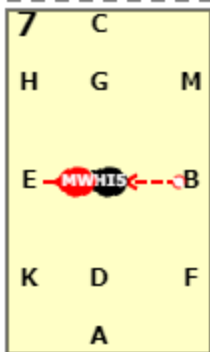

DRESSAGE RIDERS ONLINE WALK ONLY TEST (2021)
[20x40, viewed from A end]

AC: Medium walk

C: Turn left

HK: Free walk on a long rein

KA: Medium walk

A: Circle left 20 metres

AB: Medium walk
B: Turn left

X: Halt immobility 5 seconds
XE: Medium walk

E: Turn right
EHC: Medium walk

DRESSAGE RIDERS ONLINE WALK ONLY TEST (2021)

9 C: Circle right 20 metres

10 CM: Medium walk

11 MF: Free walk on a long rein
F: Medium walk

12 A: Turn right
ADX: Medium walk

13 X: Halt immobility salute