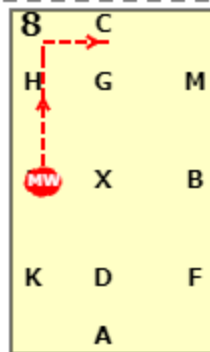

DRESSAGE RIDERS ONLINE WALK ONLY TEST (2021)
[20x40, viewed from A end]

AC: Medium walk

C: Turn left

HK: Free walk on a long rein

KA: Medium walk

A: Circle left 20 metres

AB: Medium walk
B: Turn left

X: Halt immobility 5 seconds
XE: Medium walk

E: Turn right
EHC: Medium walk

DRESSAGE RIDERS ONLINE WALK ONLY TEST (2021)

9 C: Circle right 20 metres

10 CM: Medium walk

11 MF: Free walk on a long rein
F: Medium walk

12 A: Turn right
ADX: Medium walk

13 X: Halt immobility salute