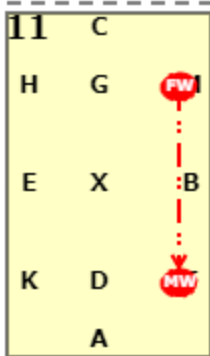

DRESSAGE RIDERS ONLINE WALK ONLY TEST (2021)
[20x40, viewed from A end]

AC: Medium walk

C: Turn left

HK: Free walk on a long rein

KA: Medium walk

A: Circle left 20 metres

AB: Medium walk
B: Turn left

X: Halt immobility 5 seconds
XE: Medium walk

E: Turn right
EHC: Medium walk

DRESSAGE RIDERS ONLINE WALK ONLY TEST (2021)

9 C: Circle right 20 metres

10 CM: Medium walk

11 MF: Free walk on a long rein
F: Medium walk

12 A: Turn right
ADX: Medium walk

13 X: Halt immobility salute