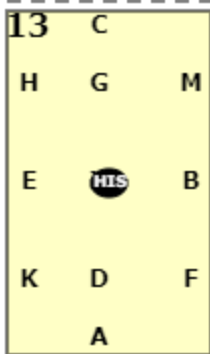

DRESSAGE RIDERS ONLINE WALK ONLY TEST (2021)
[20x40, viewed from A end]

AC: Medium walk

C: Turn left

HK: Free walk on a long rein

KA: Medium walk

A: Circle left 20 metres

AB: Medium walk
B: Turn left

X: Halt immobility 5 seconds
XE: Medium walk

E: Turn right
EHC: Medium walk

DRESSAGE RIDERS ONLINE WALK ONLY TEST (2021)

9 C: Circle right 20 metres

10 CM: Medium walk

11 MF: Free walk on a long rein
F: Medium walk

12 A: Turn right
ADX: Medium walk

13 X: Halt immobility salute