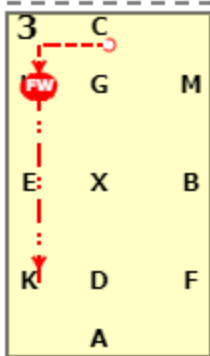

DRESSAGE RIDERS ONLINE WALK ONLY TEST (2021)
[20x40, viewed from A end]

AC: Medium walk

C: Turn left

HK: Free walk on a long rein

KA: Medium walk

A: Circle left 20 metres

AB: Medium walk
B: Turn left

X: Halt immobility 5 seconds
XE: Medium walk

E: Turn right
EHC: Medium walk

DRESSAGE RIDERS ONLINE WALK ONLY TEST (2021)

9 C: Circle right 20 metres

10 CM: Medium walk

11 MF: Free walk on a long rein
F: Medium walk

12 A: Turn right
ADX: Medium walk

13 X: Halt immobility salute