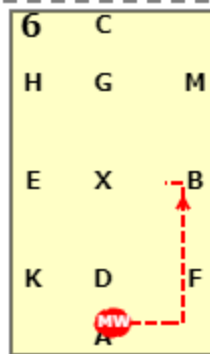

DRESSAGE RIDERS ONLINE WALK ONLY TEST (2021)
[20x40, viewed from A end]

AC: Medium walk

C: Turn left

HK: Free walk on a long rein

KA: Medium walk

A: Circle left 20 metres

AB: Medium walk
B: Turn left

X: Halt immobility 5 seconds
XE: Medium walk

E: Turn right
EHC: Medium walk

DRESSAGE RIDERS ONLINE WALK ONLY TEST (2021)

9 C: Circle right 20 metres

10 CM: Medium walk

11 MF: Free walk on a long rein
F: Medium walk

12 A: Turn right
ADX: Medium walk

13 X: Halt immobility salute