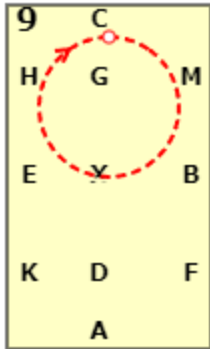

DRESSAGE RIDERS ONLINE WALK ONLY TEST (2021)
[20x40, viewed from A end]

AC: Medium walk

C: Turn left

HK: Free walk on a long rein

KA: Medium walk

A: Circle left 20 metres

AB: Medium walk
B: Turn left

X: Halt immobility 5 seconds
XE: Medium walk

E: Turn right
EHC: Medium walk

DRESSAGE RIDERS ONLINE WALK ONLY TEST (2021)

9 C: Circle right 20 metres

10 CM: Medium walk

11 MF: Free walk on a long rein
F: Medium walk

12 A: Turn right
ADX: Medium walk

13 X: Halt immobility salute