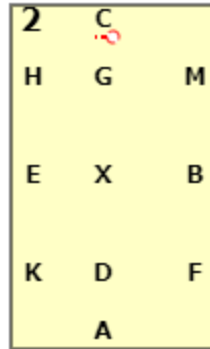

DRESSAGE RIDERS ONLINE WALK ONLY TEST (2021)
[20x40, viewed from A end]

AC: Medium walk

C: Turn left

HK: Free walk on a long rein

KA: Medium walk

A: Circle left 20 metres

AB: Medium walk
B: Turn left

X: Halt immobility 5 seconds
XE: Medium walk

E: Turn right
EHC: Medium walk

DRESSAGE RIDERS ONLINE WALK ONLY TEST (2021)

9 C: Circle right 20 metres

10 CM: Medium walk

11 MF: Free walk on a long rein
F: Medium walk

12 A: Turn right
ADX: Medium walk

13 X: Halt immobility salute