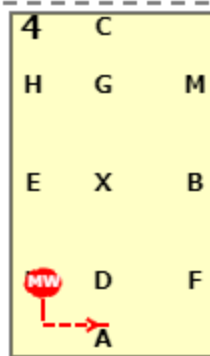

DRESSAGE RIDERS ONLINE WALK ONLY TEST (2021)
[20x40, viewed from A end]

AC: Medium walk

C: Turn left

HK: Free walk on a long rein

KA: Medium walk

A: Circle left 20 metres

AB: Medium walk
B: Turn left

X: Halt immobility 5 seconds
XE: Medium walk

E: Turn right
EHC: Medium walk

DRESSAGE RIDERS ONLINE WALK ONLY TEST (2021)

9 C: Circle right 20 metres

10 CM: Medium walk

11 MF: Free walk on a long rein
F: Medium walk

12 A: Turn right
ADX: Medium walk

13 X: Halt immobility salute