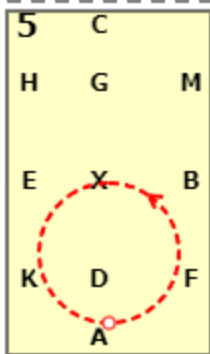

DRESSAGE RIDERS ONLINE WALK ONLY TEST (2021)
[20x40, viewed from A end]

AC: Medium walk

C: Turn left

HK: Free walk on a long rein

KA: Medium walk

A: Circle left 20 metres

AB: Medium walk
B: Turn left

X: Halt immobility 5 seconds
XE: Medium walk

E: Turn right
EHC: Medium walk

DRESSAGE RIDERS ONLINE WALK ONLY TEST (2021)

9 C: Circle right 20 metres

10 CM: Medium walk

11 MF: Free walk on a long rein
F: Medium walk

12 A: Turn right
ADX: Medium walk

13 X: Halt immobility salute