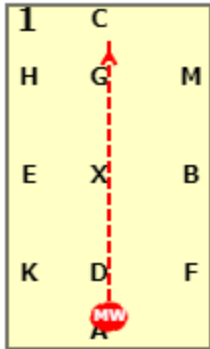

DRESSAGE RIDERS ONLINE WALK ONLY TEST (2021)
[20x40, viewed from A end]

AC: Medium walk

C: Turn left

HK: Free walk on a long rein

KA: Medium walk

A: Circle left 20 metres

AB: Medium walk
B: Turn left

X: Halt immobility 5 seconds
XE: Medium walk

E: Turn right
EHC: Medium walk

DRESSAGE RIDERS ONLINE WALK ONLY TEST (2021)

9 C: Circle right 20 metres

10 CM: Medium walk

11 MF: Free walk on a long rein
F: Medium walk

12 A: Turn right
ADX: Medium walk

13 X: Halt immobility salute