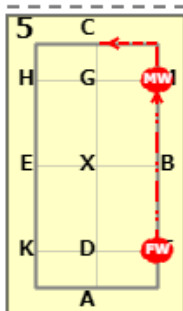

DRO WALK ONLY CHAMPIONSHIP TEST (2022)

[20x40, viewed from A end]

AX: Medium walk
XH: Medium walk

HCM: Medium walk

MX: Medium walk
XA: Medium walk

A: Turn left
A: Circle left 20 metres
AF: Medium walk

FM: Free walk on a long rein
MC: Medium walk