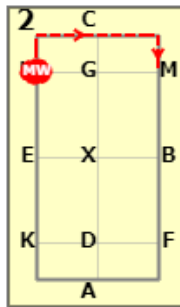

DRO WALK ONLY CHAMPIONSHIP TEST (2022)

[20x40, viewed from A end]

AX: Medium walk
XH: Medium walk

HCM: Medium walk

MX: Medium walk
XA: Medium walk

A: Turn left
A: Circle left 20 metres
AF: Medium walk

FM: Free walk on a long rein
MC: Medium walk