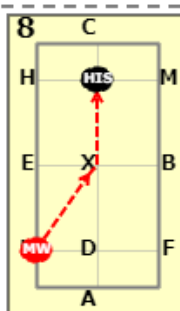

KX: Medium walk
G: Halt immobility salute