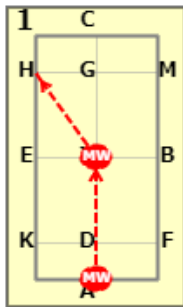

DRO WALK ONLY CHAMPIONSHIP TEST (2022)

[20x40, viewed from A end]

AX: Medium walk
XH: Medium walk

HCM: Medium walk

MX: Medium walk
XA: Medium walk

A: Turn left
A: Circle left 20 metres
AF: Medium walk

FM: Free walk on a long rein
MC: Medium walk