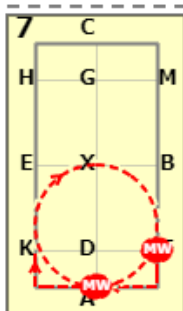

FA: Medium walk
A: Circle right 20 metres
AK: Medium walk