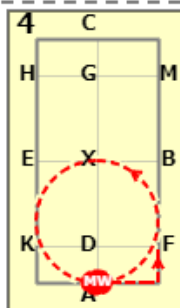

DRO WALK ONLY CHAMPIONSHIP TEST (2022)

[20x40, viewed from A end]

AX: Medium walk
XH: Medium walk

HCM: Medium walk

MX: Medium walk
XA: Medium walk

A: Turn left
A: Circle left 20 metres
AF: Medium walk

FM: Free walk on a long rein
MC: Medium walk