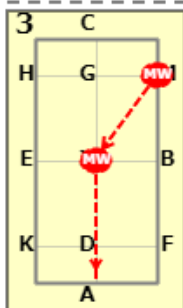

DRO WALK ONLY CHAMPIONSHIP TEST (2022)

[20x40, viewed from A end]

AX: Medium walk
XH: Medium walk

HCM: Medium walk

MX: Medium walk
XA: Medium walk

A: Turn left
A: Circle left 20 metres
AF: Medium walk

FM: Free walk on a long rein
MC: Medium walk