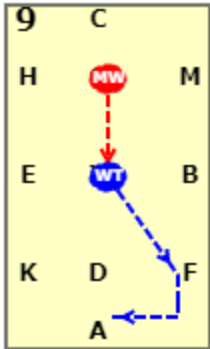

DRO WALK PLUS CHAMPIONSHIP TEST 1 (2022)

[20x40, viewed from A end]

AX: Medium walk
X: Half for 4-5 seconds

XC: Medium walk
CH: Medium walk

HK: Working trot
KAF: Medium walk

FM: Working trot
MC: Medium walk

C: Turn left
CX: Medium walk

XKA: Working trot

A: Circle right 20 metres
AF: Medium walk

FXH: Free walk on a long rein
HCG: Medium walk

DRO WALK PLUS CHAMPIONSHIP TEST 1 (2022)

GX: Medium walk
 XFA: Working trot

A: Circle right 20 metres
 AK: Medium walk

KX: Medium walk
 G: Halt immobility salute