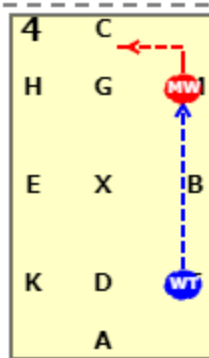

DRO WALK PLUS CHAMPIONSHIP TEST 1 (2022)

[20x40, viewed from A end]

AX: Medium walk
X: Half for 4-5 seconds

XC: Medium walk
CH: Medium walk

HK: Working trot
KAF: Medium walk

FM: Working trot
MC: Medium walk

C: Turn left
CX: Medium walk

XKA: Working trot

A: Circle right 20 metres
AF: Medium walk

FXH: Free walk on a long rein
HCG: Medium walk

DRO WALK PLUS CHAMPIONSHIP TEST 1 (2022)

GX: Medium walk
 XFA: Working trot