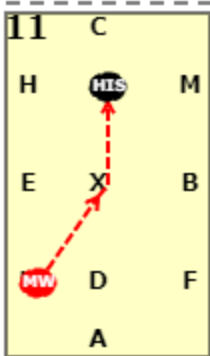

DRO WALK PLUS CHAMPIONSHIP TEST 1 (2022)

[20x40, viewed from A end]

AX: Medium walk
X: Half for 4-5 seconds

XC: Medium walk
CH: Medium walk

HK: Working trot
KAF: Medium walk

FM: Working trot
MC: Medium walk

C: Turn left
CX: Medium walk

XKA: Working trot

A: Circle right 20 metres
AF: Medium walk

FXH: Free walk on a long rein
HCG: Medium walk

DRO WALK PLUS CHAMPIONSHIP TEST 1 (2022)

GX: Medium walk
 XFA: Working trot

A: Circle right 20 metres
 AK: Medium walk

KX: Medium walk
 G: Halt immobility salute