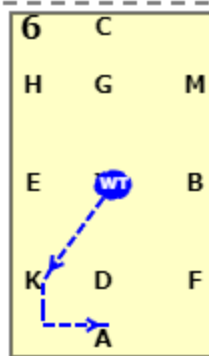

DRO WALK PLUS CHAMPIONSHIP TEST 1 (2022)

[20x40, viewed from A end]

AX: Medium walk
X: Half for 4-5 seconds

XC: Medium walk
CH: Medium walk

HK: Working trot
KAF: Medium walk

FM: Working trot
MC: Medium walk

C: Turn left
CX: Medium walk

XKA: Working trot

A: Circle right 20 metres
AF: Medium walk

FXH: Free walk on a long rein
HCG: Medium walk

DRO WALK PLUS CHAMPIONSHIP TEST 1 (2022)

GX: Medium walk
 XFA: Working trot