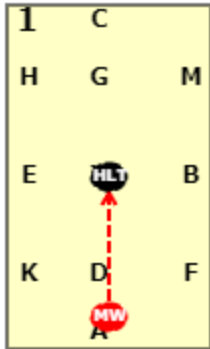

DRO WALK PLUS CHAMPIONSHIP TEST 1 (2022)

[20x40, viewed from A end]

AX: Medium walk
X: Half for 4-5 seconds

XC: Medium walk
CH: Medium walk

HK: Working trot
KAF: Medium walk

FM: Working trot
MC: Medium walk

C: Turn left
CX: Medium walk

XKA: Working trot

A: Circle right 20 metres
AF: Medium walk

FXH: Free walk on a long rein
HCG: Medium walk

DRO WALK PLUS CHAMPIONSHIP TEST 1 (2022)

GX: Medium walk
 XFA: Working trot