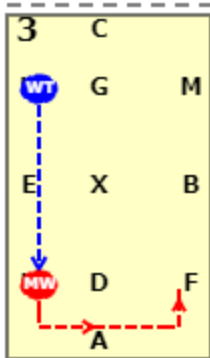

DRO WALK PLUS CHAMPIONSHIP TEST 1 (2022)

[20x40, viewed from A end]

AX: Medium walk
X: Half for 4-5 seconds

XC: Medium walk
CH: Medium walk

HK: Working trot
KAF: Medium walk

FM: Working trot
MC: Medium walk

C: Turn left
CX: Medium walk

XKA: Working trot

A: Circle right 20 metres
AF: Medium walk

FXH: Free walk on a long rein
HCG: Medium walk

DRO WALK PLUS CHAMPIONSHIP TEST 1 (2022)

GX: Medium walk
 XFA: Working trot

A: Circle right 20 metres
 AK: Medium walk

KX: Medium walk
 G: Halt immobility salute