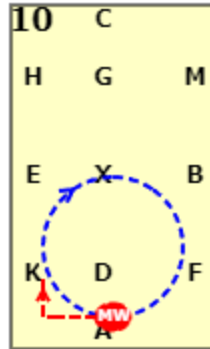

DRO WALK PLUS CHAMPIONSHIP TEST 1 (2022)

[20x40, viewed from A end]

AX: Medium walk
X: Half for 4-5 seconds

XC: Medium walk
CH: Medium walk

HK: Working trot
KAF: Medium walk

FM: Working trot
MC: Medium walk

C: Turn left
CX: Medium walk

XKA: Working trot

A: Circle right 20 metres
AF: Medium walk

FXH: Free walk on a long rein
HCG: Medium walk

DRO WALK PLUS CHAMPIONSHIP TEST 1 (2022)

GX: Medium walk
 XFA: Working trot

A: Circle right 20 metres
 AK: Medium walk

KX: Medium walk
 G: Halt immobility salute