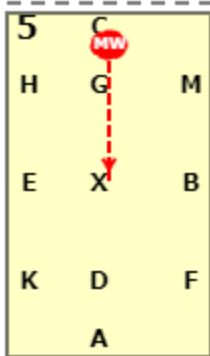

DRO WALK PLUS CHAMPIONSHIP TEST 1 (2022)

[20x40, viewed from A end]

AX: Medium walk
X: Half for 4-5 seconds

XC: Medium walk
CH: Medium walk

HK: Working trot
KAF: Medium walk

FM: Working trot
MC: Medium walk

C: Turn left
CX: Medium walk

XKA: Working trot

A: Circle right 20 metres
AF: Medium walk

FXH: Free walk on a long rein
HCG: Medium walk

DRO WALK PLUS CHAMPIONSHIP TEST 1 (2022)

GX: Medium walk
 XFA: Working trot