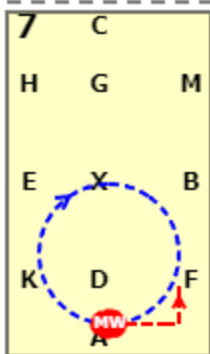

DRO WALK PLUS CHAMPIONSHIP TEST 1 (2022)

[20x40, viewed from A end]

AX: Medium walk
X: Half for 4-5 seconds

XC: Medium walk
CH: Medium walk

HK: Working trot
KAF: Medium walk

FM: Working trot
MC: Medium walk

C: Turn left
CX: Medium walk

XKA: Working trot

A: Circle right 20 metres
AF: Medium walk

FXH: Free walk on a long rein
HCG: Medium walk

DRO WALK PLUS CHAMPIONSHIP TEST 1 (2022)

GX: Medium walk
 XFA: Working trot

A: Circle right 20 metres
 AK: Medium walk

KX: Medium walk
 G: Halt immobility salute