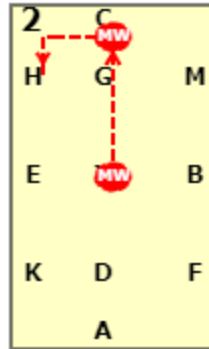

DRO WALK PLUS CHAMPIONSHIP TEST 1 (2022)

[20x40, viewed from A end]

AX: Medium walk
X: Half for 4-5 seconds

XC: Medium walk
CH: Medium walk

HK: Working trot
KAF: Medium walk

FM: Working trot
MC: Medium walk

C: Turn left
CX: Medium walk

XKA: Working trot

A: Circle right 20 metres
AF: Medium walk

FXH: Free walk on a long rein
HCG: Medium walk

DRO WALK PLUS CHAMPIONSHIP TEST 1 (2022)

GX: Medium walk
 XFA: Working trot