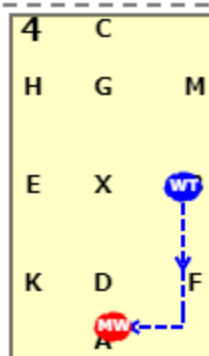

DRO PRELIM LEVEL 2 CHAMPIONSHIP TEST 1 (2022)
[20x40, viewed from A end]

AC: Working trot
C: Turn left

CHE: Working trot
E: Turn left

EXB: Working trot
B: Turn right

BFA: Working trot
A: Medium walk

AK: Medium walk
KB: Free walk on a long rein

BM: Medium walk
MC: Working trot

C: Circle left 20 metres. Working canter midway

CHEK: Working canter
KAF: Working trot

DRO PRELIM LEVEL 2 CHAMPIONSHIP TEST 1 (2022)

FHC: Working trot

C: Circle right 20 metres. Working canter midway