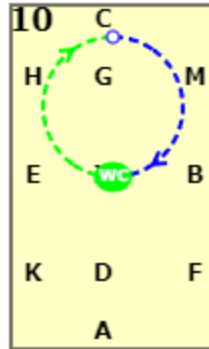

DRO PRELIM LEVEL 2 CHAMPIONSHIP TEST 1 (2022)
[20x40, viewed from A end]

AC: Working trot
C: Turn left

CHE: Working trot
E: Turn left

EXB: Working trot
B: Turn right

BFA: Working trot
A: Medium walk

AK: Medium walk
KB: Free walk on a long rein

BM: Medium walk
MC: Working trot

C: Circle left 20 metres. Working canter midway

CHEK: Working canter
KAF: Working trot

DRO PRELIM LEVEL 2 CHAMPIONSHIP TEST 1 (2022)

FHC: Working trot

C: Circle right 20 metres. Working canter midway

CMBF: Working canter
FAK: Working trot

KX: Working trot
XG: Medium walk

G: Halt immobility salute