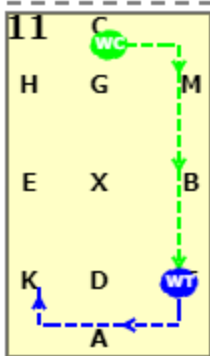

DRO PRELIM LEVEL 2 CHAMPIONSHIP TEST 1 (2022)
[20x40, viewed from A end]

AC: Working trot
C: Turn left

CHE: Working trot
E: Turn left

EXB: Working trot
B: Turn right

BFA: Working trot
A: Medium walk

AK: Medium walk
KB: Free walk on a long rein

BM: Medium walk
MC: Working trot

C: Circle left 20 metres. Working canter midway

CHEK: Working canter
KAF: Working trot

DRO PRELIM LEVEL 2 CHAMPIONSHIP TEST 1 (2022)

FHC: Working trot

C: Circle right 20 metres. Working canter midway

CMBF: Working canter
FAK: Working trot

KX: Working trot
XG: Medium walk

G: Halt immobility salute