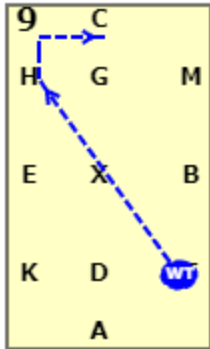

DRO PRELIM LEVEL 2 CHAMPIONSHIP TEST 1 (2022)
[20x40, viewed from A end]

AC: Working trot
C: Turn left

CHE: Working trot
E: Turn left

EXB: Working trot
B: Turn right

BFA: Working trot
A: Medium walk

AK: Medium walk
KB: Free walk on a long rein

BM: Medium walk
MC: Working trot

C: Circle left 20 metres. Working canter midway

CHEK: Working canter
KAF: Working trot

DRO PRELIM LEVEL 2 CHAMPIONSHIP TEST 1 (2022)

FHC: Working trot

C: Circle right 20 metres. Working canter midway

CMBF: Working canter
FAK: Working trot

KX: Working trot
XG: Medium walk

G: Halt immobility salute