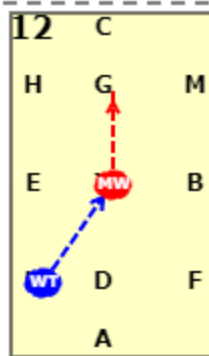

DRO PRELIM LEVEL 2 CHAMPIONSHIP TEST 1 (2022)
[20x40, viewed from A end]

AC: Working trot
C: Turn left

CHE: Working trot
E: Turn left

EXB: Working trot
B: Turn right

BFA: Working trot
A: Medium walk

AK: Medium walk
KB: Free walk on a long rein

BM: Medium walk
MC: Working trot

C: Circle left 20 metres. Working canter midway

CHEK: Working canter
KAF: Working trot

DRO PRELIM LEVEL 2 CHAMPIONSHIP TEST 1 (2022)

FHC: Working trot

C: Circle right 20 metres. Working canter midway

CMBF: Working canter
FAK: Working trot

KX: Working trot
XG: Medium walk

G: Halt immobility salute