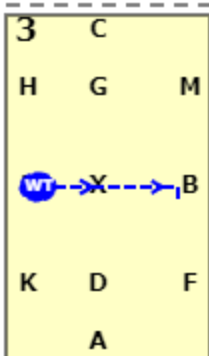

DRO PRELIM LEVEL 2 CHAMPIONSHIP TEST 1 (2022)
[20x40, viewed from A end]

AC: Working trot
C: Turn left

CHE: Working trot
E: Turn left

EXB: Working trot
B: Turn right

BFA: Working trot
A: Medium walk

AK: Medium walk
KB: Free walk on a long rein

BM: Medium walk
MC: Working trot

C: Circle left 20 metres. Working canter midway

CHEK: Working canter
KAF: Working trot

DRO PRELIM LEVEL 2 CHAMPIONSHIP TEST 1 (2022)

FHC: Working trot

C: Circle right 20 metres. Working canter midway