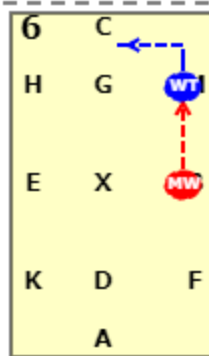

DRO PRELIM LEVEL 2 CHAMPIONSHIP TEST 1 (2022)
[20x40, viewed from A end]

AC: Working trot
C: Turn left

CHE: Working trot
E: Turn left

EXB: Working trot
B: Turn right

BFA: Working trot
A: Medium walk

AK: Medium walk
KB: Free walk on a long rein

BM: Medium walk
MC: Working trot

C: Circle left 20 metres. Working canter midway

CHEK: Working canter
KAF: Working trot

DRO PRELIM LEVEL 2 CHAMPIONSHIP TEST 1 (2022)

FHC: Working trot

C: Circle right 20 metres. Working canter midway