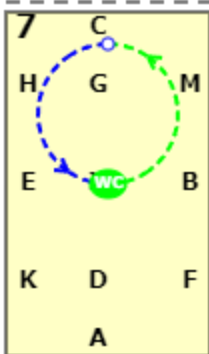

DRO PRELIM LEVEL 2 CHAMPIONSHIP TEST 1 (2022)
[20x40, viewed from A end]

AC: Working trot
C: Turn left

CHE: Working trot
E: Turn left

EXB: Working trot
B: Turn right

BFA: Working trot
A: Medium walk

AK: Medium walk
KB: Free walk on a long rein

BM: Medium walk
MC: Working trot

C: Circle left 20 metres. Working canter midway

CHEK: Working canter
KAF: Working trot

DRO PRELIM LEVEL 2 CHAMPIONSHIP TEST 1 (2022)

FHC: Working trot

C: Circle right 20 metres. Working canter midway