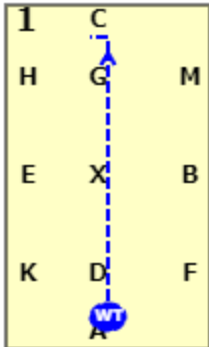

DRO PRELIM LEVEL 2 CHAMPIONSHIP TEST 1 (2022)
[20x40, viewed from A end]

AC: Working trot
C: Turn left

CHE: Working trot
E: Turn left

EXB: Working trot
B: Turn right

BFA: Working trot
A: Medium walk

AK: Medium walk
KB: Free walk on a long rein

BM: Medium walk
MC: Working trot

C: Circle left 20 metres. Working canter midway

CHEK: Working canter
KAF: Working trot

DRO PRELIM LEVEL 2 CHAMPIONSHIP TEST 1 (2022)

FHC: Working trot

C: Circle right 20 metres. Working canter midway