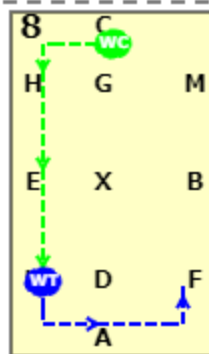

DRO PRELIM LEVEL 2 CHAMPIONSHIP TEST 1 (2022)
[20x40, viewed from A end]

AC: Working trot
C: Turn left

CHE: Working trot
E: Turn left

EXB: Working trot
B: Turn right

BFA: Working trot
A: Medium walk

AK: Medium walk
KB: Free walk on a long rein

BM: Medium walk
MC: Working trot

C: Circle left 20 metres. Working canter midway

CHEK: Working canter
KAF: Working trot

DRO PRELIM LEVEL 2 CHAMPIONSHIP TEST 1 (2022)

FHC: Working trot

C: Circle right 20 metres. Working canter midway