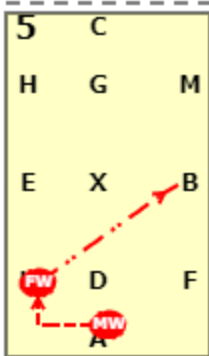

DRO PRELIM LEVEL 2 CHAMPIONSHIP TEST 1 (2022)
[20x40, viewed from A end]

AC: Working trot
C: Turn left

CHE: Working trot
E: Turn left

EXB: Working trot
B: Turn right

BFA: Working trot
A: Medium walk

AK: Medium walk
KB: Free walk on a long rein

BM: Medium walk
MC: Working trot

C: Circle left 20 metres. Working canter midway

CHEK: Working canter
KAF: Working trot

DRO PRELIM LEVEL 2 CHAMPIONSHIP TEST 1 (2022)

FHC: Working trot

C: Circle right 20 metres. Working canter midway