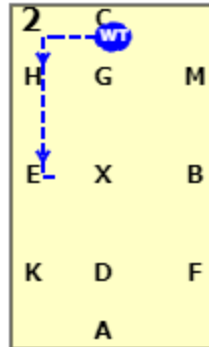

DRO PRELIM LEVEL 2 CHAMPIONSHIP TEST 1 (2022)
[20x40, viewed from A end]

AC: Working trot
C: Turn left

CHE: Working trot
E: Turn left

EXB: Working trot
B: Turn right

BFA: Working trot
A: Medium walk

AK: Medium walk
KB: Free walk on a long rein

BM: Medium walk
MC: Working trot

C: Circle left 20 metres. Working canter midway

CHEK: Working canter
KAF: Working trot

DRO PRELIM LEVEL 2 CHAMPIONSHIP TEST 1 (2022)

FHC: Working trot

C: Circle right 20 metres. Working canter midway