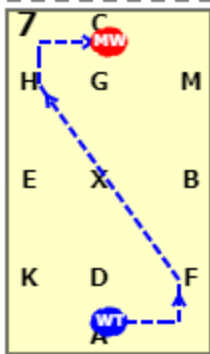

DRO INTRO LEVEL 1 CHAMPIONSHIP TEST (2022)

[20x40, viewed from A end]

AX: Medium walk
XC: Working trot

C: Turn right
CB: Working trot

B: Circle right 20 metres
BFA: Working trot

AK: Medium walk
KM: Free walk on a long rein

MC: Medium walk
CHE: Working trot

E: Circle left 20 metres
EKA: Working trot

AFHC: Working trot
C: Medium walk

CMB: Medium walk
BX: Half circle right from B to X

DRO INTRO LEVEL 1 CHAMPIONSHIP TEST (2022)