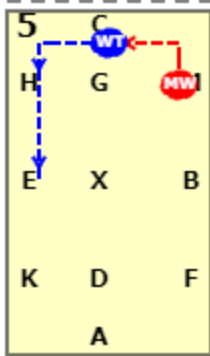

DRO INTRO LEVEL 1 CHAMPIONSHIP TEST (2022)

[20x40, viewed from A end]

AX: Medium walk
XC: Working trot

C: Turn right
CB: Working trot

B: Circle right 20 metres
BFA: Working trot

AK: Medium walk
KM: Free walk on a long rein

MC: Medium walk
CHE: Working trot

E: Circle left 20 metres
EKA: Working trot

AFHC: Working trot
C: Medium walk

CMB: Medium walk
BX: Half circle right from B to X

DRO INTRO LEVEL 1 CHAMPIONSHIP TEST (2022)