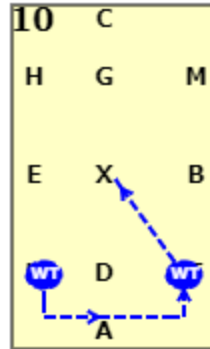

DRO INTRO LEVEL 1 CHAMPIONSHIP TEST (2022)

[20x40, viewed from A end]

AX: Medium walk
XC: Working trot

C: Turn right
CB: Working trot

B: Circle right 20 metres
BFA: Working trot

AK: Medium walk
KM: Free walk on a long rein

MC: Medium walk
CHE: Working trot

E: Circle left 20 metres
EKA: Working trot

AFHC: Working trot
C: Medium walk

CMB: Medium walk
BX: Half circle right from B to X

DRO INTRO LEVEL 1 CHAMPIONSHIP TEST (2022)

XE: Half circle left from X to E
EK: Medium walk

KAF: Working trot
FX: Working trot

G: Halt immobility salute