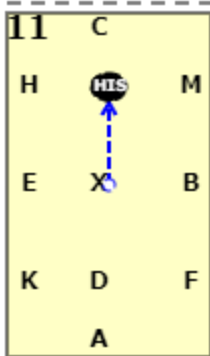

DRO INTRO LEVEL 1 CHAMPIONSHIP TEST (2022)

[20x40, viewed from A end]

AX: Medium walk
XC: Working trot

C: Turn right
CB: Working trot

B: Circle right 20 metres
BFA: Working trot

AK: Medium walk
KM: Free walk on a long rein

MC: Medium walk
CHE: Working trot

E: Circle left 20 metres
EKA: Working trot

AFHC: Working trot
C: Medium walk

CMB: Medium walk
BX: Half circle right from B to X

DRO INTRO LEVEL 1 CHAMPIONSHIP TEST (2022)

XE: Half circle left from X to E
EK: Medium walk

KAF: Working trot
FX: Working trot

G: Halt immobility salute