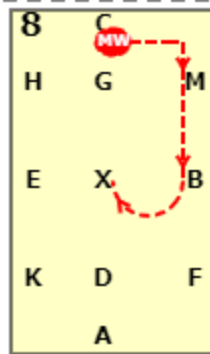

DRO INTRO LEVEL 1 CHAMPIONSHIP TEST (2022)

[20x40, viewed from A end]

AX: Medium walk
XC: Working trot

C: Turn right
CB: Working trot

B: Circle right 20 metres
BFA: Working trot

AK: Medium walk
KM: Free walk on a long rein

MC: Medium walk
CHE: Working trot

E: Circle left 20 metres
EKA: Working trot

AFHC: Working trot
C: Medium walk

CMB: Medium walk
BX: Half circle right from B to X

DRO INTRO LEVEL 1 CHAMPIONSHIP TEST (2022)