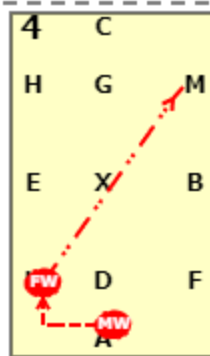

DRO INTRO LEVEL 1 CHAMPIONSHIP TEST (2022)

[20x40, viewed from A end]

AX: Medium walk
XC: Working trot

C: Turn right
CB: Working trot

B: Circle right 20 metres
BFA: Working trot

AK: Medium walk
KM: Free walk on a long rein

MC: Medium walk
CHE: Working trot

E: Circle left 20 metres
EKA: Working trot

AFHC: Working trot
C: Medium walk

CMB: Medium walk
BX: Half circle right from B to X

DRO INTRO LEVEL 1 CHAMPIONSHIP TEST (2022)