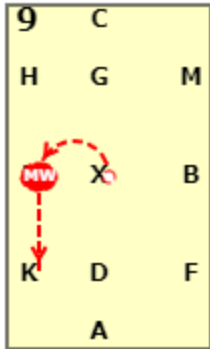

DRO INTRO LEVEL 1 CHAMPIONSHIP TEST (2022)

[20x40, viewed from A end]

AX: Medium walk
XC: Working trot

C: Turn right
CB: Working trot

B: Circle right 20 metres
BFA: Working trot

AK: Medium walk
KM: Free walk on a long rein

MC: Medium walk
CHE: Working trot

E: Circle left 20 metres
EKA: Working trot

AFHC: Working trot
C: Medium walk

CMB: Medium walk
BX: Half circle right from B to X

DRO INTRO LEVEL 1 CHAMPIONSHIP TEST (2022)

XE: Half circle left from X to E
EK: Medium walk

KAF: Working trot
FX: Working trot

G: Halt immobility salute