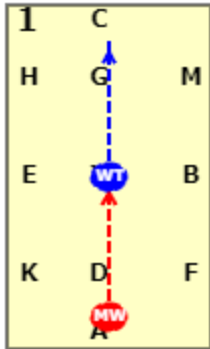

DRO INTRO LEVEL 1 CHAMPIONSHIP TEST (2022)

[20x40, viewed from A end]

AX: Medium walk
XC: Working trot

C: Turn right
CB: Working trot

B: Circle right 20 metres
BFA: Working trot

AK: Medium walk
KM: Free walk on a long rein

MC: Medium walk
CHE: Working trot

E: Circle left 20 metres
EKA: Working trot

AFHC: Working trot
C: Medium walk

CMB: Medium walk
BX: Half circle right from B to X

DRO INTRO LEVEL 1 CHAMPIONSHIP TEST (2022)

XE: Half circle left from X to E
EK: Medium walk

KAF: Working trot
FX: Working trot

G: Halt immobility salute