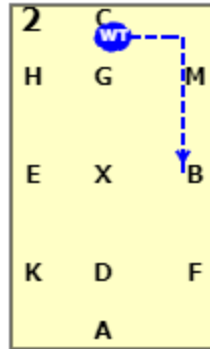

DRO INTRO LEVEL 1 CHAMPIONSHIP TEST (2022)

[20x40, viewed from A end]

AX: Medium walk
XC: Working trot

C: Turn right
CB: Working trot

B: Circle right 20 metres
BFA: Working trot

AK: Medium walk
KM: Free walk on a long rein

MC: Medium walk
CHE: Working trot

E: Circle left 20 metres
EKA: Working trot

AFHC: Working trot
C: Medium walk

CMB: Medium walk
BX: Half circle right from B to X

DRO INTRO LEVEL 1 CHAMPIONSHIP TEST (2022)