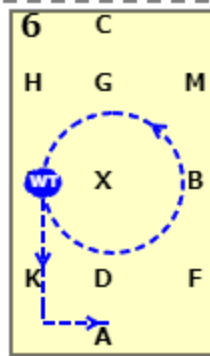

DRO INTRO LEVEL 1 CHAMPIONSHIP TEST (2022)

[20x40, viewed from A end]

AX: Medium walk
XC: Working trot

C: Turn right
CB: Working trot

B: Circle right 20 metres
BFA: Working trot

AK: Medium walk
KM: Free walk on a long rein

MC: Medium walk
CHE: Working trot

E: Circle left 20 metres
EKA: Working trot

AFHC: Working trot
C: Medium walk

CMB: Medium walk
BX: Half circle right from B to X

DRO INTRO LEVEL 1 CHAMPIONSHIP TEST (2022)

XE: Half circle left from X to E
EK: Medium walk

KAF: Working trot
FX: Working trot

G: Halt immobility salute