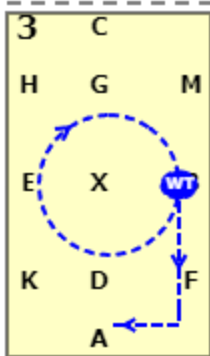

DRO INTRO LEVEL 1 CHAMPIONSHIP TEST (2022)

[20x40, viewed from A end]

AX: Medium walk
XC: Working trot

C: Turn right
CB: Working trot

B: Circle right 20 metres
BFA: Working trot

AK: Medium walk
KM: Free walk on a long rein

MC: Medium walk
CHE: Working trot

E: Circle left 20 metres
EKA: Working trot

AFHC: Working trot
C: Medium walk

CMB: Medium walk
BX: Half circle right from B to X

DRO INTRO LEVEL 1 CHAMPIONSHIP TEST (2022)

XE: Half circle left from X to E
EK: Medium walk

KAF: Working trot
FX: Working trot

G: Halt immobility salute