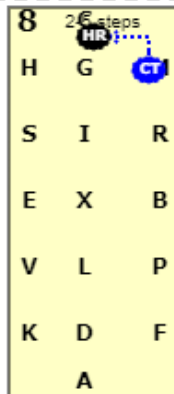

DRO LEVEL 4 - TEST A (2020)

[20x60, viewed from A end]

AX: A enter at working trot and proceed down the centre line  
 X: Halt salute  
 XC: Collected trot  
 CM: Turn right

MB: Collected trot  
 B: Turn right  
 E: Turn left  
 EK: Collected trot

K: Circle left 10 metres  
 KA: Collected trot

AF: Collected trot  
 FXH: Change the rein in medium trot  
 HC: Collected trot

CM: Collected trot  
 M: Circle right 10 metres

MBF: Medium trot  
 FA: Collected trot

AKE: Collected trot  
 EX: Half circle right 10m diameter.  
 XB: half circle left 10m diameter  
 BM: Collected trot

MC: Collected trot  
 C: Halt and reinback  
 C: 2-5 steps /

CHB: Medium walk

DRO LEVEL 4 - TEST A (2020)