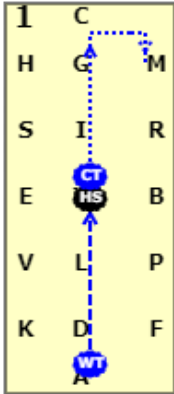

DRO LEVEL 4 - TEST A (2020)

[20x60, viewed from A end]

AX: A enter at working trot and proceed down the centre line  
 X: Halt salute  
 XC: Collected trot  
 CM: Turn right

MB: Collected trot  
 B: Turn right  
 E: Turn left  
 EK: Collected trot

K: Circle left 10 metres  
 KA: Collected trot

AF: Collected trot  
 FXH: Change the rein in medium trot  
 HC: Collected trot

CM: Collected trot  
 M: Circle right 10 metres

MBF: Medium trot  
 FA: Collected trot

AKE: Collected trot  
 EX: Half circle right 10m diameter.  
 XB: half circle left 10m diameter  
 BM: Collected trot

MC: Collected trot  
 C: Halt and reinback  
 C: 2-5 steps /

CHB: Medium walk

DRO LEVEL 4 - TEST A (2020)