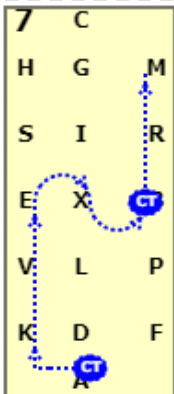

DRO LEVEL 4 - TEST A (2020)

[20x60, viewed from A end]

AX: A enter at working trot and proceed down the centre line  
 X: Halt salute  
 XC: Collected trot  
 CM: Turn right

MB: Collected trot  
 B: Turn right  
 E: Turn left  
 EK: Collected trot

K: Circle left 10 metres  
 KA: Collected trot

AF: Collected trot  
 FXH: Change the rein in medium trot  
 HC: Collected trot

CM: Collected trot  
 M: Circle right 10 metres

MBF: Medium trot  
 FA: Collected trot

AKE: Collected trot  
 EX: Half circle right 10m diameter.  
 XB: half circle left 10m diameter  
 BM: Collected trot

MC: Collected trot  
 C: Halt and reinback  
 C: 2-5 steps /

CHB: Medium walk

DRO LEVEL 4 - TEST A (2020)