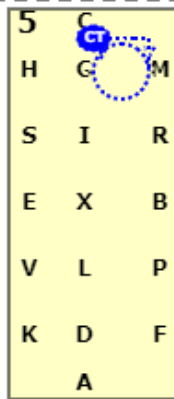

DRO LEVEL 4 - TEST A (2020)

[20x60, viewed from A end]

AX: A enter at working trot and proceed down the centre line  
 X: Halt salute  
 XC: Collected trot  
 CM: Turn right

MB: Collected trot  
 B: Turn right  
 E: Turn left  
 EK: Collected trot

K: Circle left 10 metres  
 KA: Collected trot

AF: Collected trot  
 FXH: Change the rein in medium trot  
 HC: Collected trot

CM: Collected trot  
 M: Circle right 10 metres

MBF: Medium trot  
 FA: Collected trot

AKE: Collected trot  
 EX: Half circle right 10m diameter.  
 XB: half circle left 10m diameter  
 BM: Collected trot

MC: Collected trot  
 C: Halt and reinback  
 C: 2-5 steps /

CHB: Medium walk

DRO LEVEL 4 - TEST A (2020)