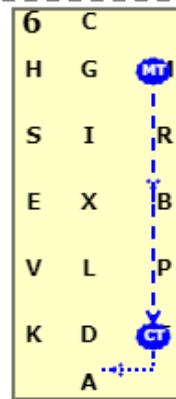

DRO LEVEL 4 - TEST A (2020)

[20x60, viewed from A end]

AX: A enter at working trot and proceed down the centre line  
 X: Halt salute  
 XC: Collected trot  
 CM: Turn right

MB: Collected trot  
 B: Turn right  
 E: Turn left  
 EK: Collected trot

K: Circle left 10 metres  
 KA: Collected trot

AF: Collected trot  
 FXH: Change the rein in medium trot  
 HC: Collected trot

CM: Collected trot  
 M: Circle right 10 metres

MBF: Medium trot  
 FA: Collected trot

AKE: Collected trot  
 EX: Half circle right 10m diameter.  
 XB: half circle left 10m diameter  
 BM: Collected trot

MC: Collected trot  
 C: Halt and reinback  
 C: 2-5 steps /

CHB: Medium walk

DRO LEVEL 4 - TEST A (2020)