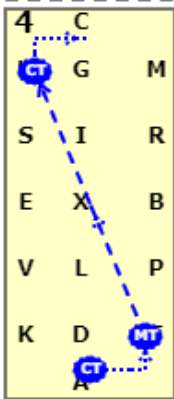

DRO LEVEL 4 - TEST A (2020)

[20x60, viewed from A end]

AX: A enter at working trot and proceed down the centre line  
 X: Halt salute  
 XC: Collected trot  
 CM: Turn right

MB: Collected trot  
 B: Turn right  
 E: Turn left  
 EK: Collected trot

K: Circle left 10 metres  
 KA: Collected trot

AF: Collected trot  
 FXH: Change the rein in medium trot  
 HC: Collected trot

CM: Collected trot  
 M: Circle right 10 metres

MBF: Medium trot  
 FA: Collected trot

AKE: Collected trot  
 EX: Half circle right 10m diameter.  
 XB: half circle left 10m diameter  
 BM: Collected trot

MC: Collected trot  
 C: Halt and reinback  
 C: 2-5 steps /

CHB: Medium walk

DRO LEVEL 4 - TEST A (2020)