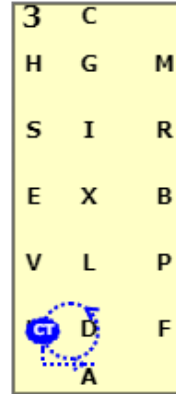

DRO LEVEL 4 - TEST A (2020)

[20x60, viewed from A end]

AX: A enter at working trot and proceed down the centre line  
 X: Halt salute  
 XC: Collected trot  
 CM: Turn right

MB: Collected trot  
 B: Turn right  
 E: Turn left  
 EK: Collected trot

K: Circle left 10 metres  
 KA: Collected trot

AF: Collected trot  
 FXH: Change the rein in medium trot  
 HC: Collected trot

CM: Collected trot  
 M: Circle right 10 metres

MBF: Medium trot  
 FA: Collected trot

AKE: Collected trot  
 EX: Half circle right 10m diameter.  
 XB: half circle left 10m diameter  
 BM: Collected trot

MC: Collected trot  
 C: Halt and reinback  
 C: 2-5 steps /

CHB: Medium walk

DRO LEVEL 4 - TEST A (2020)