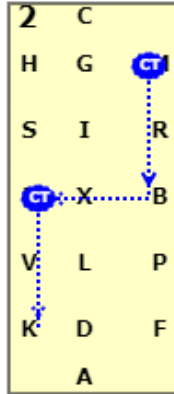

DRO LEVEL 4 - TEST A (2020)

[20x60, viewed from A end]

AX: A enter at working trot and proceed down the centre line  
 X: Halt salute  
 XC: Collected trot  
 CM: Turn right

MB: Collected trot  
 B: Turn right  
 E: Turn left  
 EK: Collected trot

K: Circle left 10 metres  
 KA: Collected trot

AF: Collected trot  
 FXH: Change the rein in medium trot  
 HC: Collected trot

CM: Collected trot  
 M: Circle right 10 metres

MBF: Medium trot  
 FA: Collected trot

AKE: Collected trot  
 EX: Half circle right 10m diameter.  
 XB: half circle left 10m diameter  
 BM: Collected trot

MC: Collected trot  
 C: Halt and reinback  
 C: 2-5 steps /

CHB: Medium walk

DRO LEVEL 4 - TEST A (2020)